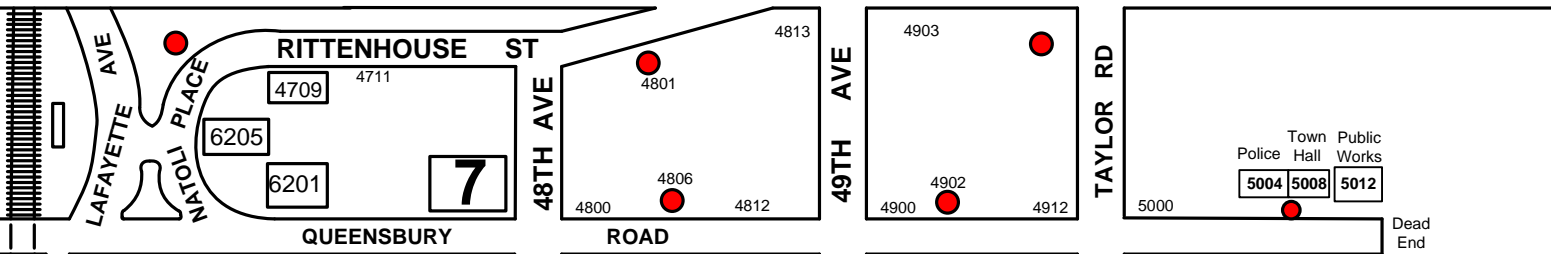

No apparatus access to Side Charlie. Foot access via Side Bravo or 5700 Rivertech parking lot

← To Baltimore Ave **EAST WEST** **HIGHWAY** To Kenilworth Ave →

See page 2

See page 2