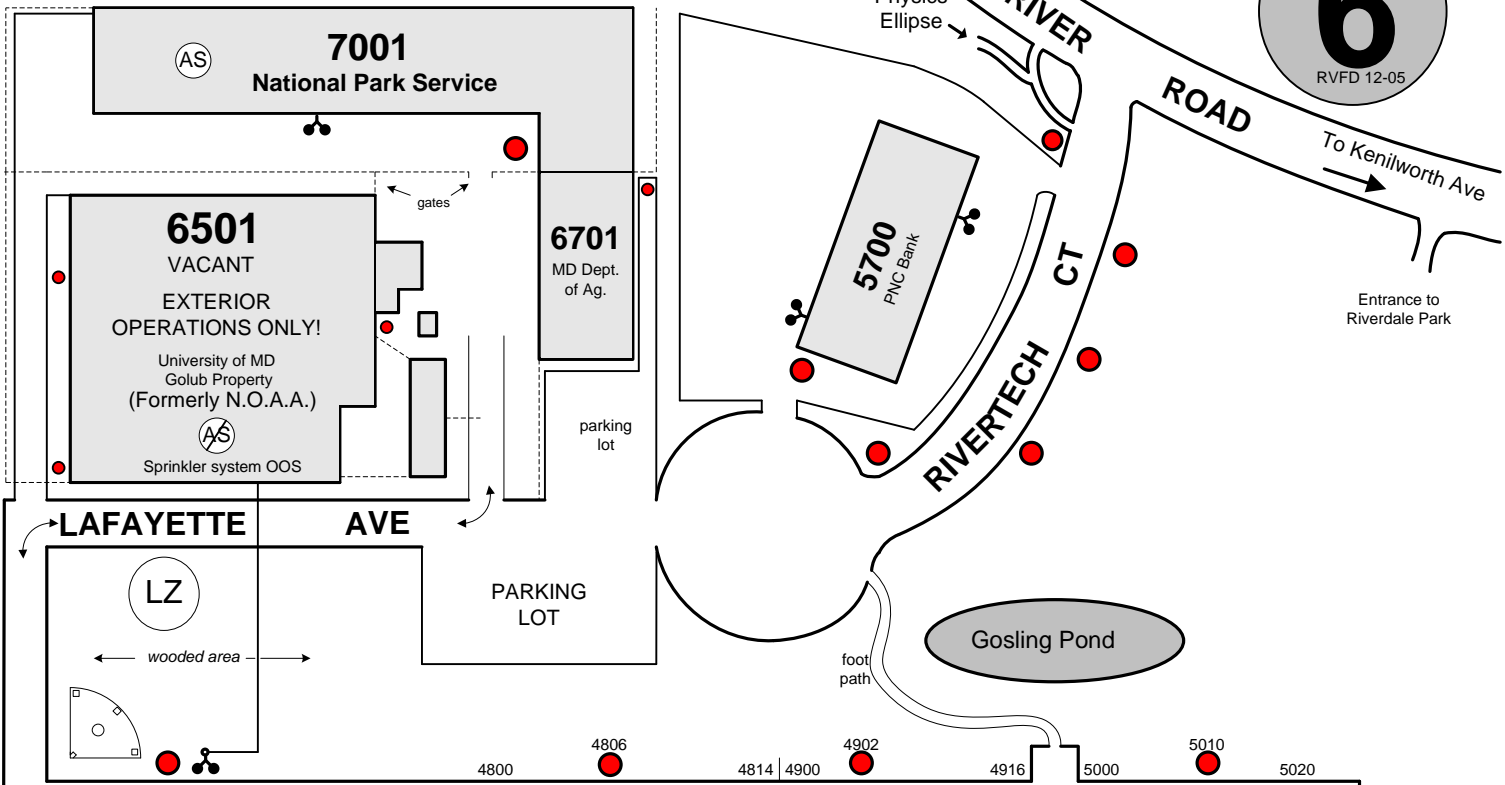

No apparatus access to Side Charlie. Foot access via Side Bravo or 5700 Rivertech parking lot

← To Baltimore Ave **EAST WEST** **HIGHWAY** To Kenilworth Ave →

See page 2

See page 2