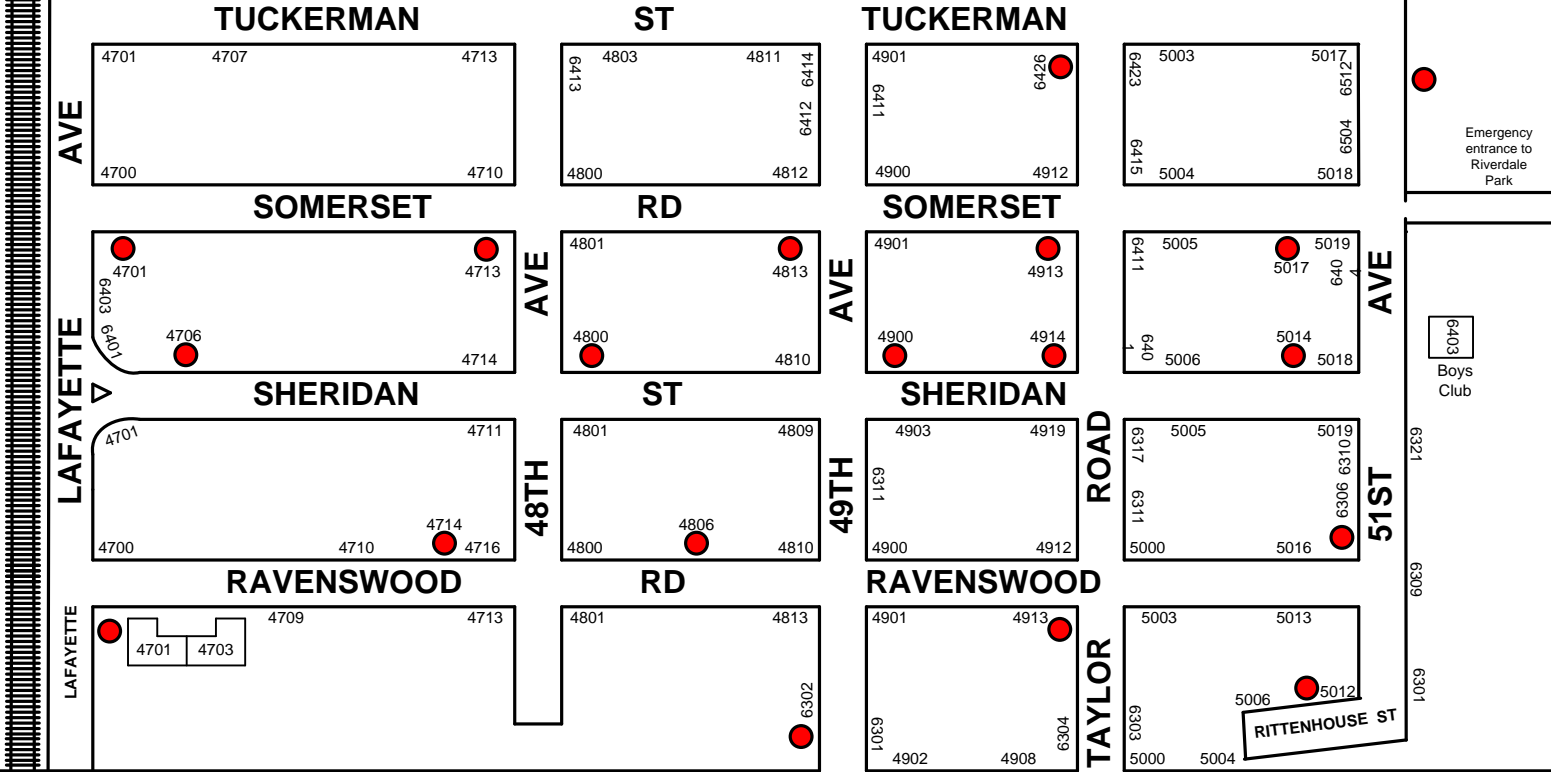

No apparatus access to Side Charlie. Foot access via Side Bravo or 5700 Rivertech parking lot

← To Baltimore Ave **EAST WEST** **HIGHWAY** To Kenilworth Ave →

See page 2

See page 2